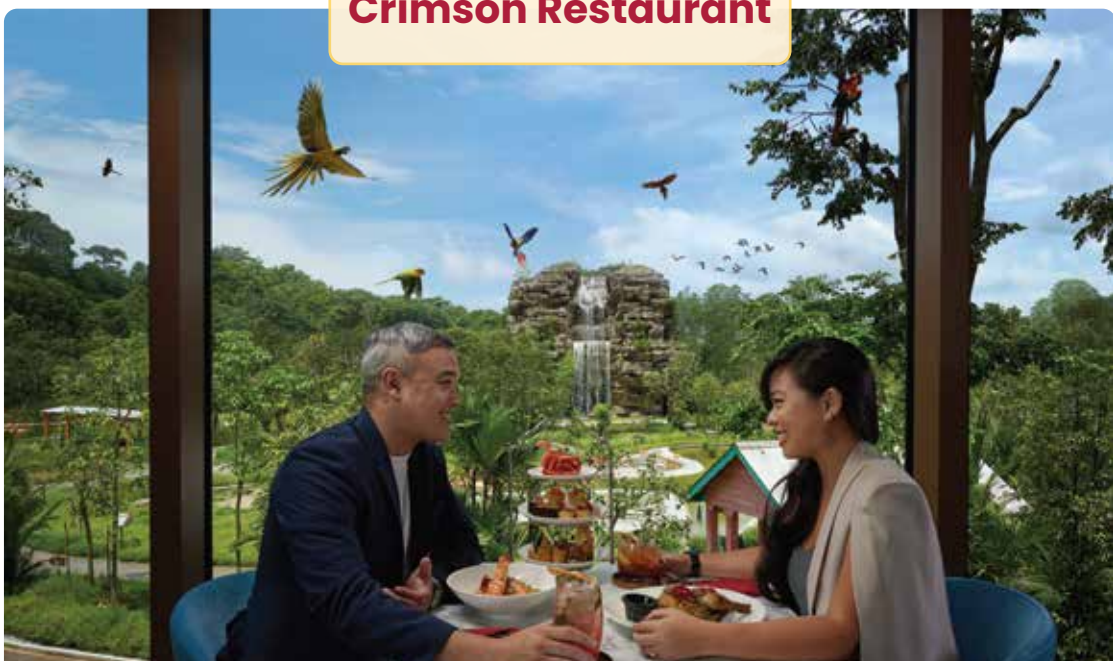

A Culinary Journey in Bird Paradise

Experience 'A Culinary Journey in Bird Paradise' – a unique dining adventure set amidst the serene beauty of the Singapore Bird Paradise. Indulge in delicious dishes inspired by nature's splendor while surrounded by the enchanting sights and sounds of exotic birds. Join us for a memorable dining experience where nature meets gastronomy.

Crimson Restaurant

Situated in the heart of Bird Paradise, Crimson Restaurant offers an elevated dining experience with a spectacular view of our Scarlet Macaws flying through Hong Leong Foundation Crimson Wetlands against the backdrop of our scenic waterfall.