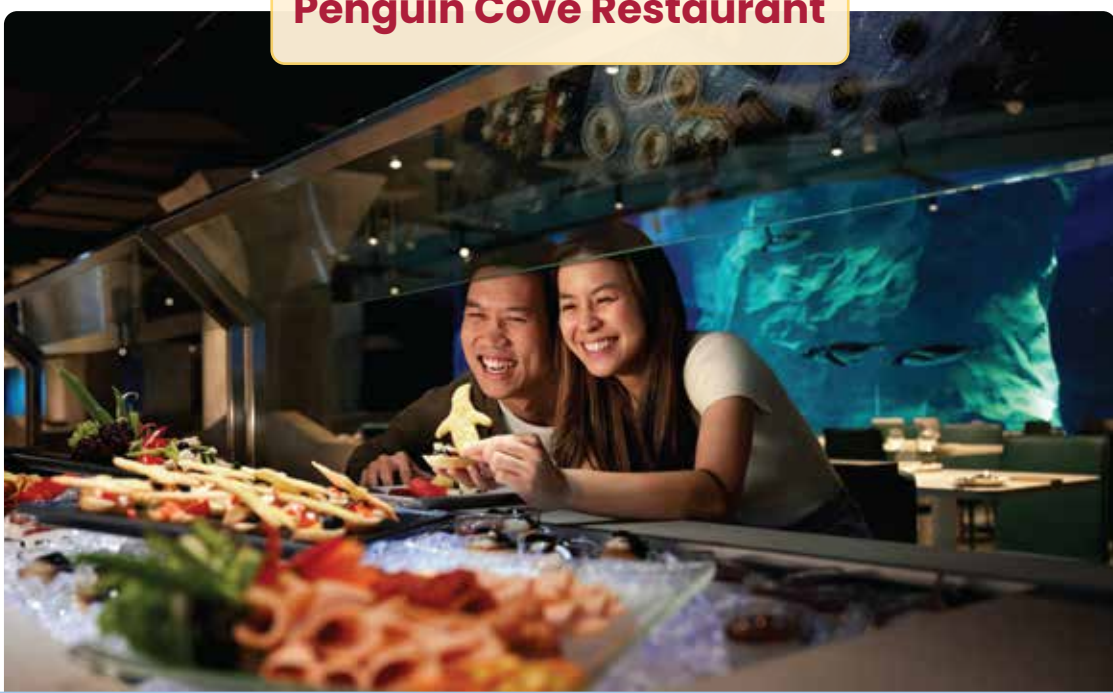

A Culinary Journey in Bird Paradise

Experience 'A Culinary Journey in Bird Paradise' – a unique dining adventure set amidst the serene beauty of the Singapore Bird Paradise. Indulge in delicious dishes inspired by nature's splendor while surrounded by the enchanting sights and sounds of exotic birds. Join us for a memorable dining experience where nature meets gastronomy.

Crimson Restaurant

Situated in the heart of Bird Paradise, Crimson Restaurant offers an elevated dining experience with a spectacular view of our Scarlet Macaws flying through Hong Leong Foundation Crimson Wetlands against the backdrop of our scenic waterfall.

Penguin Cove Restaurant

Penguin Cove Restaurant boasts a thematic dining experience with its mouth-watering buffet spread, featuring iconic local and international flavours.

Meal Type	Time	Rate (SGD)	
		Adult	Child
Crimson Set Lunch	11am – 2.30pm	\$54	
Crimson Restaurant 3-tier Hi-Tea Set	3pm – 5pm	\$54	
Penguin Cove Restaurant Buffet Lunch	Mondays to Sundays 1) 12:30pm – 1:30pm 2) 1:30pm – 2:30pm (last seating is 2pm)	\$36	\$24